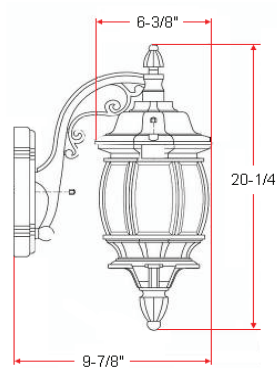

Dimensions

Warranty & Compliances

Warranty	10 Year Limited Warranty
UL	UL/cUL; Suitable for damp locations
ADA	N/A
EnergyStar	N/A

Companion Fixtures

Downlight	505545
Pendant	505552
Post Light	505560
Uplight	505537

Type:

Job:

Order Code:

Approvals: